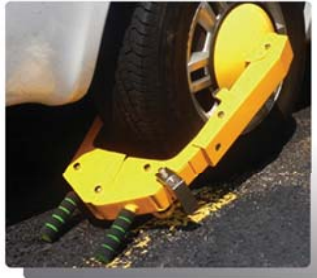

The Wolverine

Fits tire
Width: 6-10"
Diameter: 21"-31"

Designed for enforcement purposes

Covers and protects the lug nuts of the tire

"Wheel removal" resistant

Comes with or without spikes

Available in XL model for larger vehicle and tires

Weights 17 lbs

Takes 30 seconds to install

The Claw

Fits tire
Width: 7-16"
Diameter: 21"-31"

Designed for anti-theft

Comes with or without spikes

The Claw without spikes does not damage tire or rims

Convenient and lightweight

Alarming yellow color as an added deterrent

Available in XL model for larger vehicle and tires

Weights 10 lbs

High Security Wolverine

Fits tire
Width: 6-10"
Diameter: 21"-31"

Designed for enforcement purposes

Covers and protects the lug nuts of the tire

Virtually impossible to get to the lug nuts and remove them

Easy to install, taking only seconds

Comes with a heavy duty security pad lock made of hardened steel